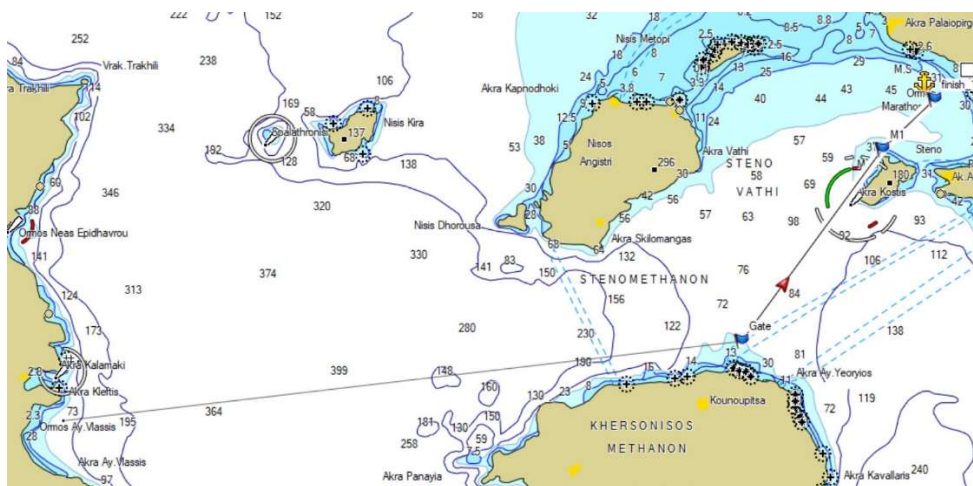

ECC 2019 – Day 5

Epidavros - Perdika

Race 4

Departure time : 10:00:00 1st Warning Signal : 11:00:00 Time Limit: As per SI

Course: Epidavros – Perdika (Approx. length 5,0 NM)

Waypoint	Position	Notes
Start (estimated pos.)	N 37 38.900 E 023 23.220	Follow the RC boat
Moni island left to starboard		Left to port
Finish (estimated pos.)	N 37 42.700 E 23 26.940	